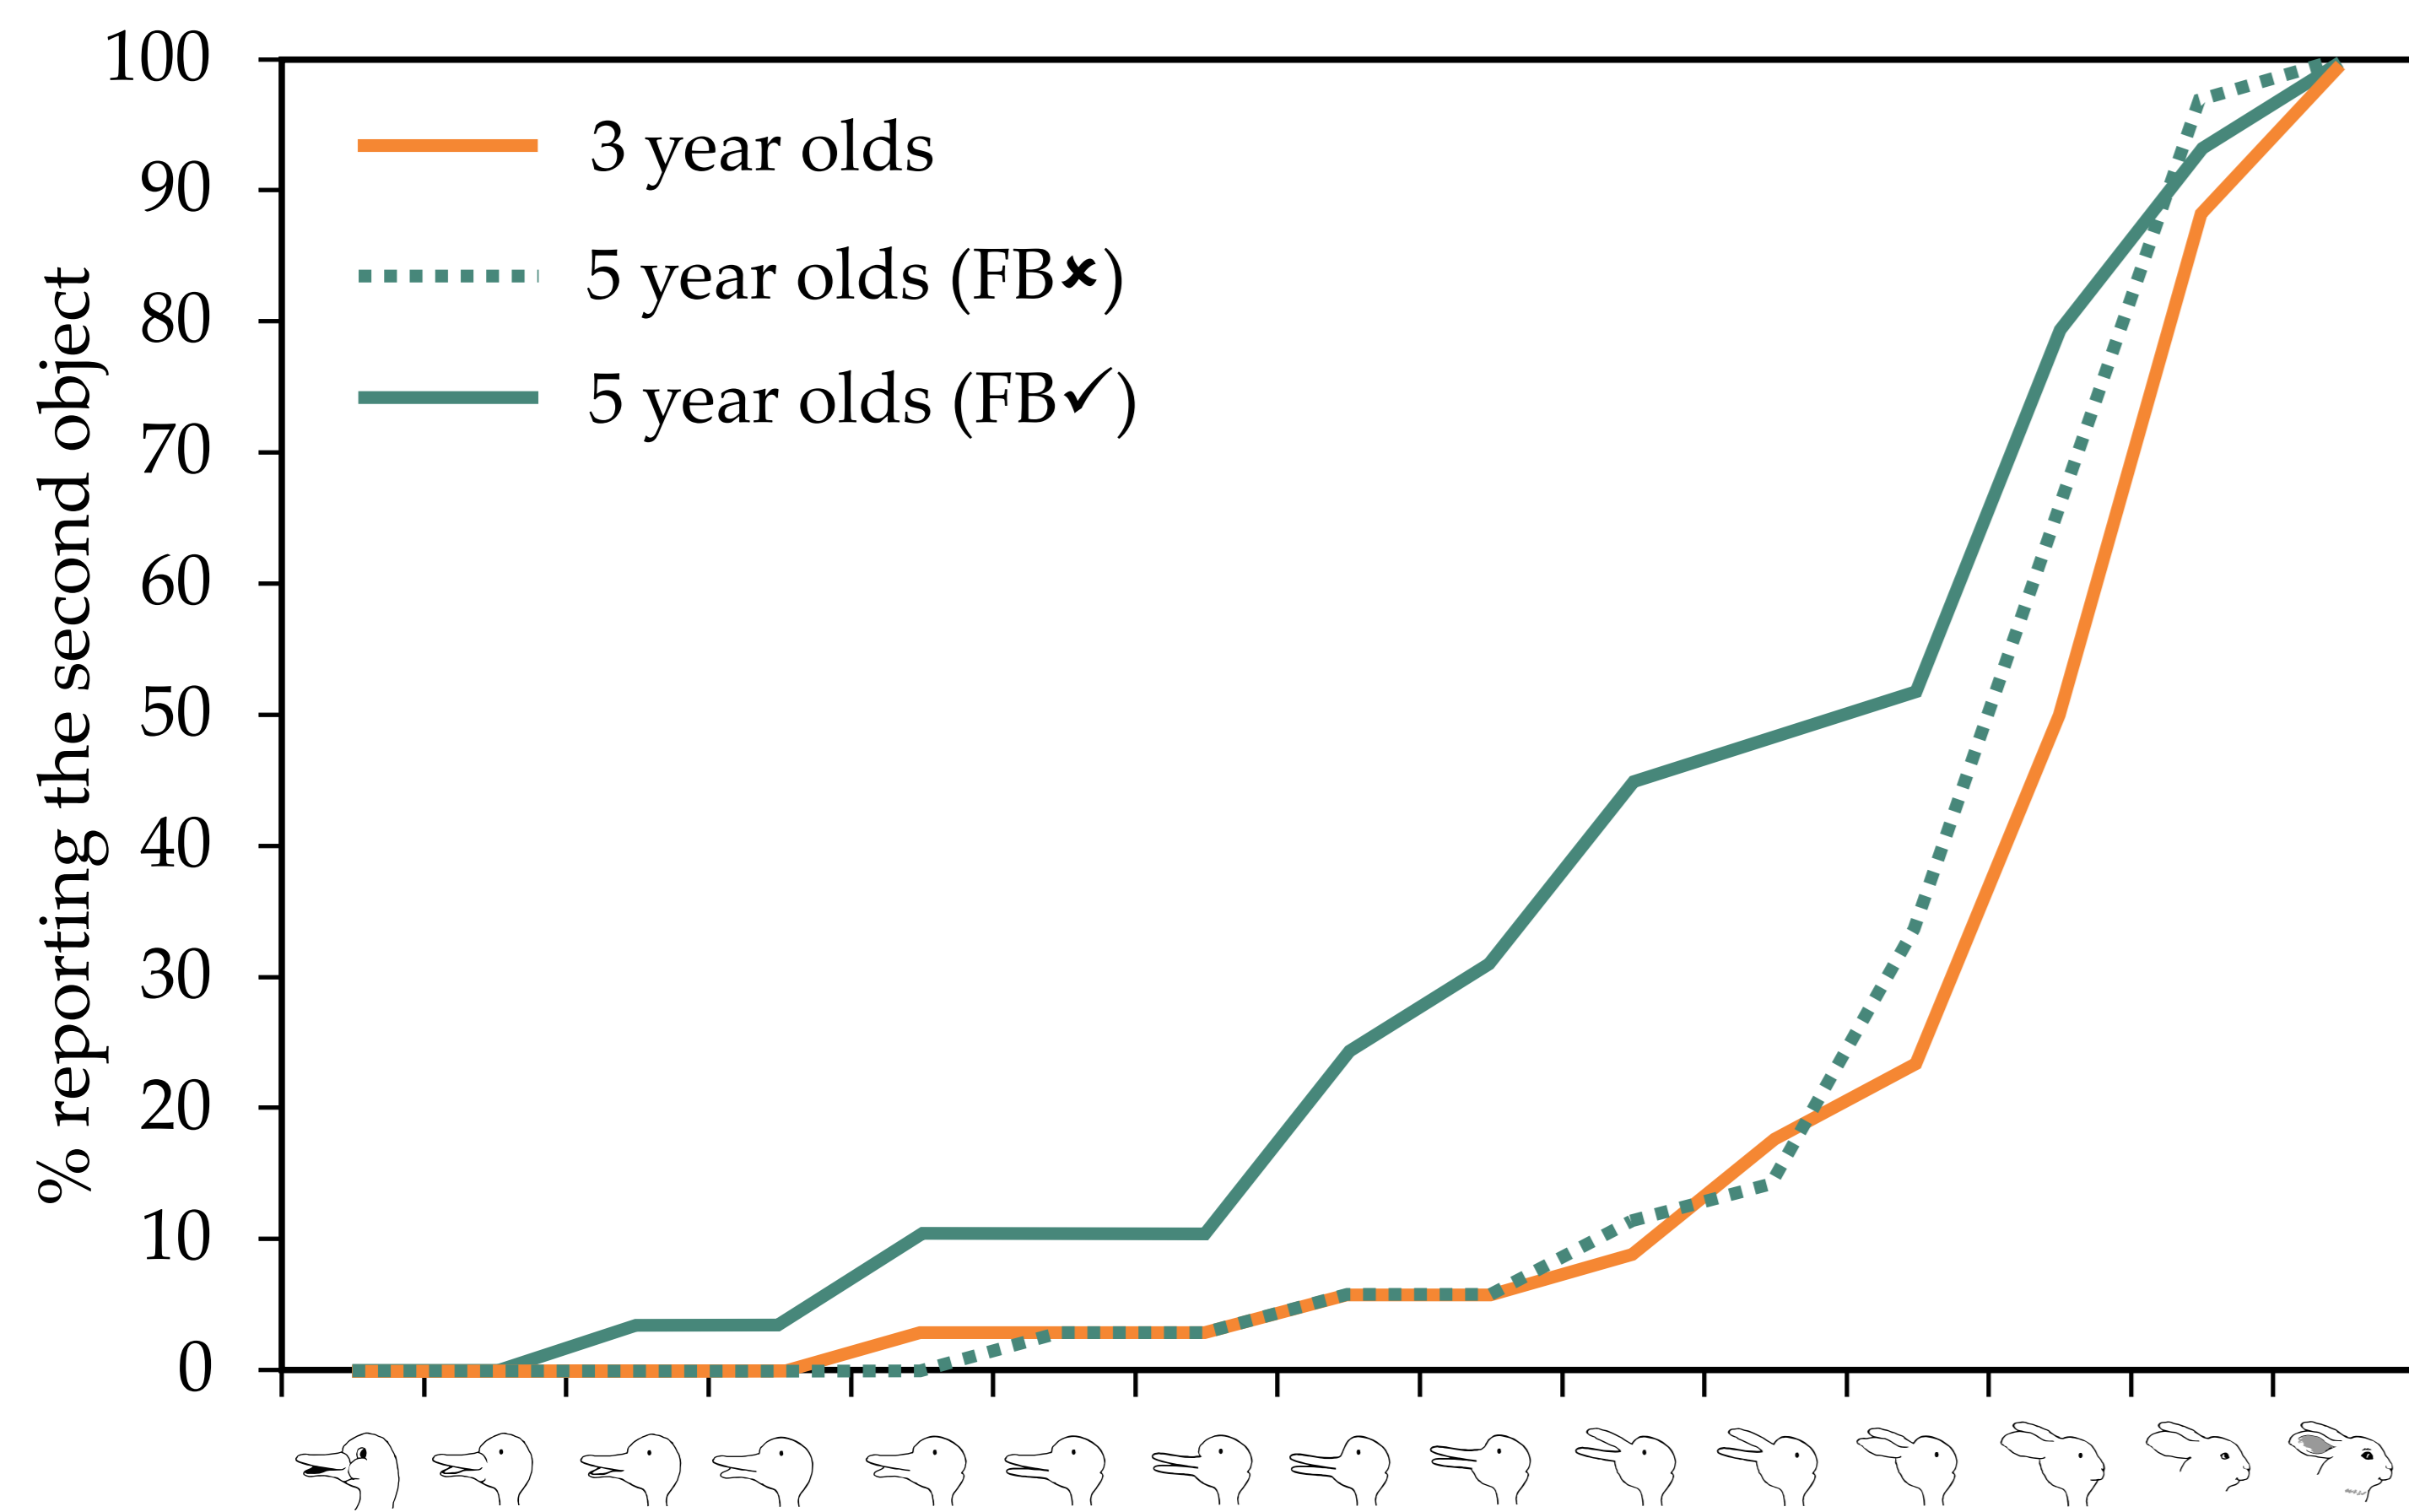

The task

- 40 picture sets
- 20 within/ 20 between animacy class
- Normalized in 700 participants
- Sets available online:
<https://osf.io/qi2vg/>

Updating...

...correlated with Theory of Mind

False Belief Task (FB)

... impaired after Right Brain Damage

Right Brain Damaged

... distributed in a Network