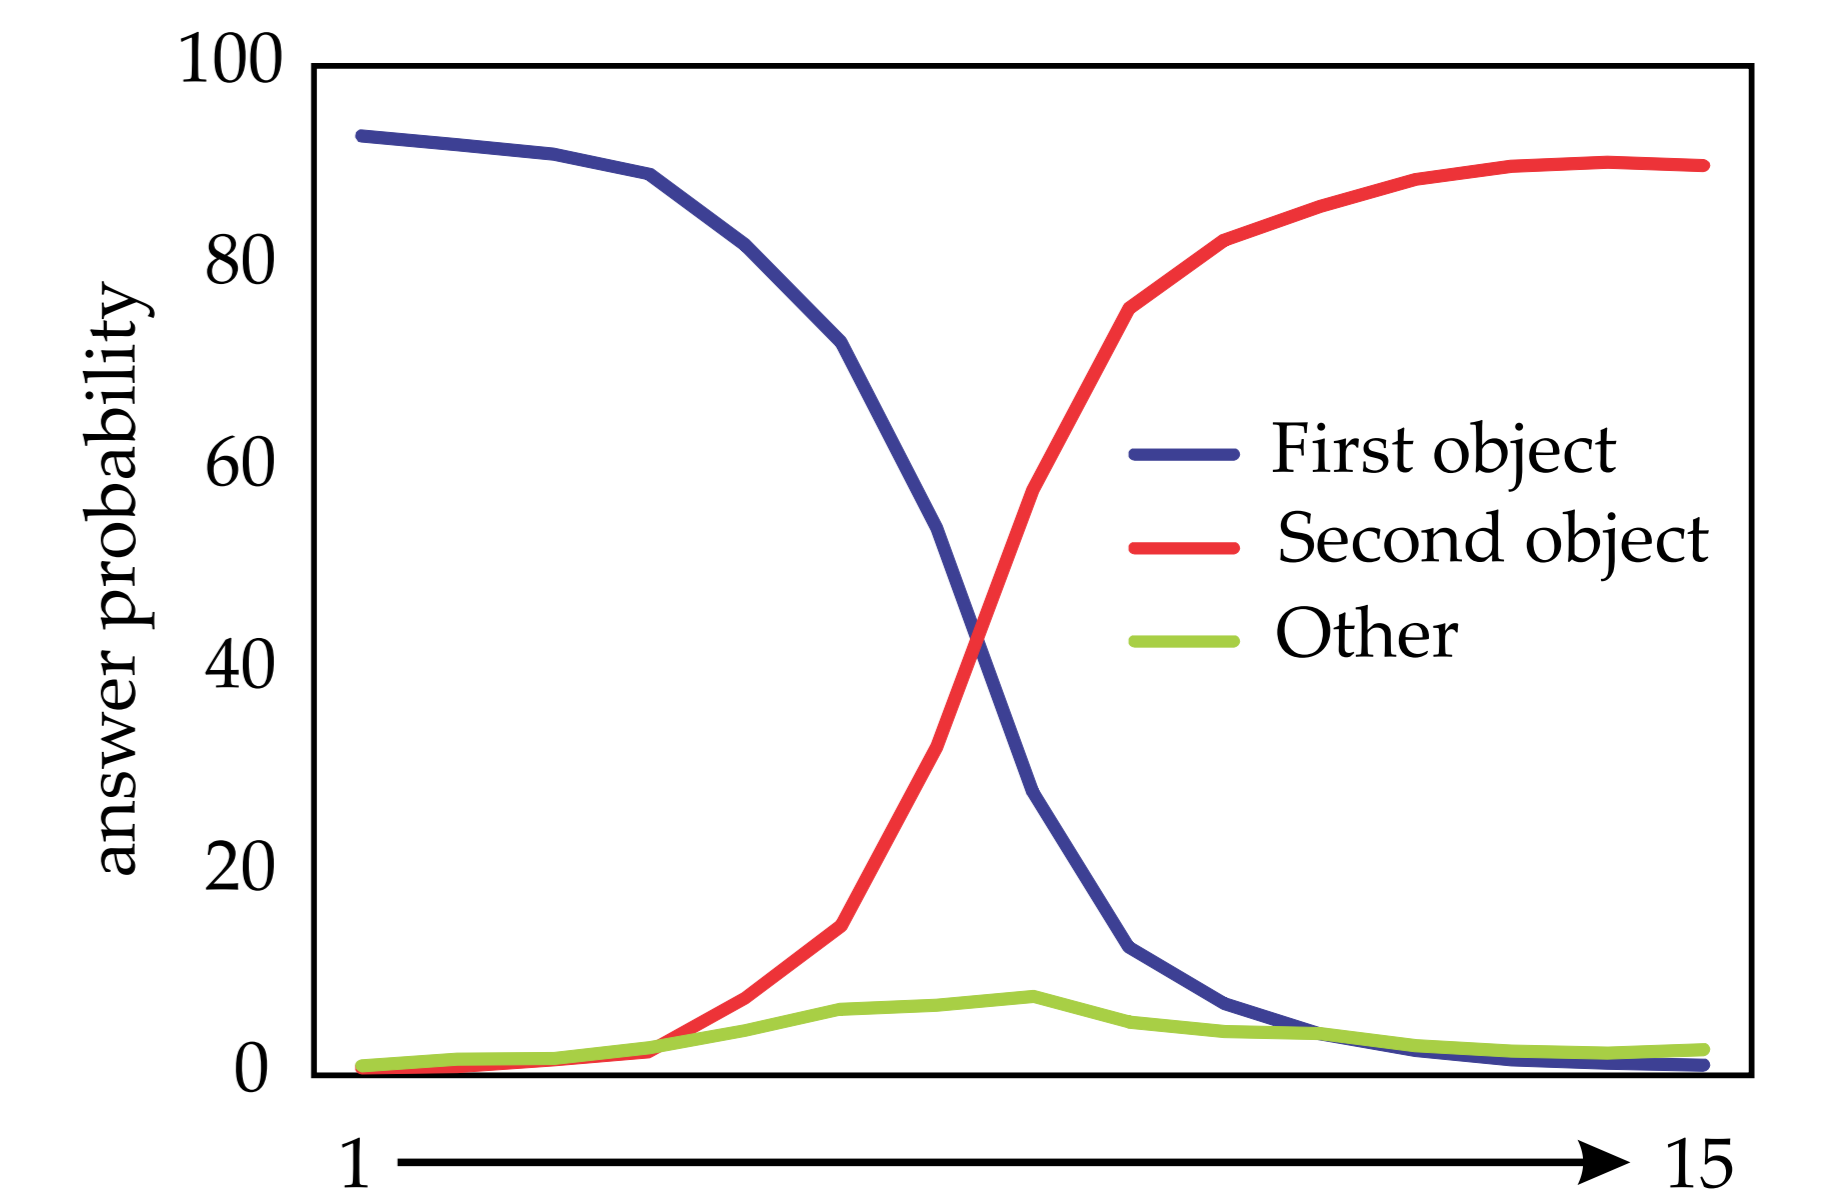

The task

- 40 picture sets
- 20 within/ 20 between animacy class
- Normalized in 700 participants
- Sets available online:
<https://osf.io/qi2vg/>

Updating...

...correlated with Theory of Mind

False Belief Task (FB)

... impaired after Right Brain Damage

Right Brain Damaged

... distributed in a Network