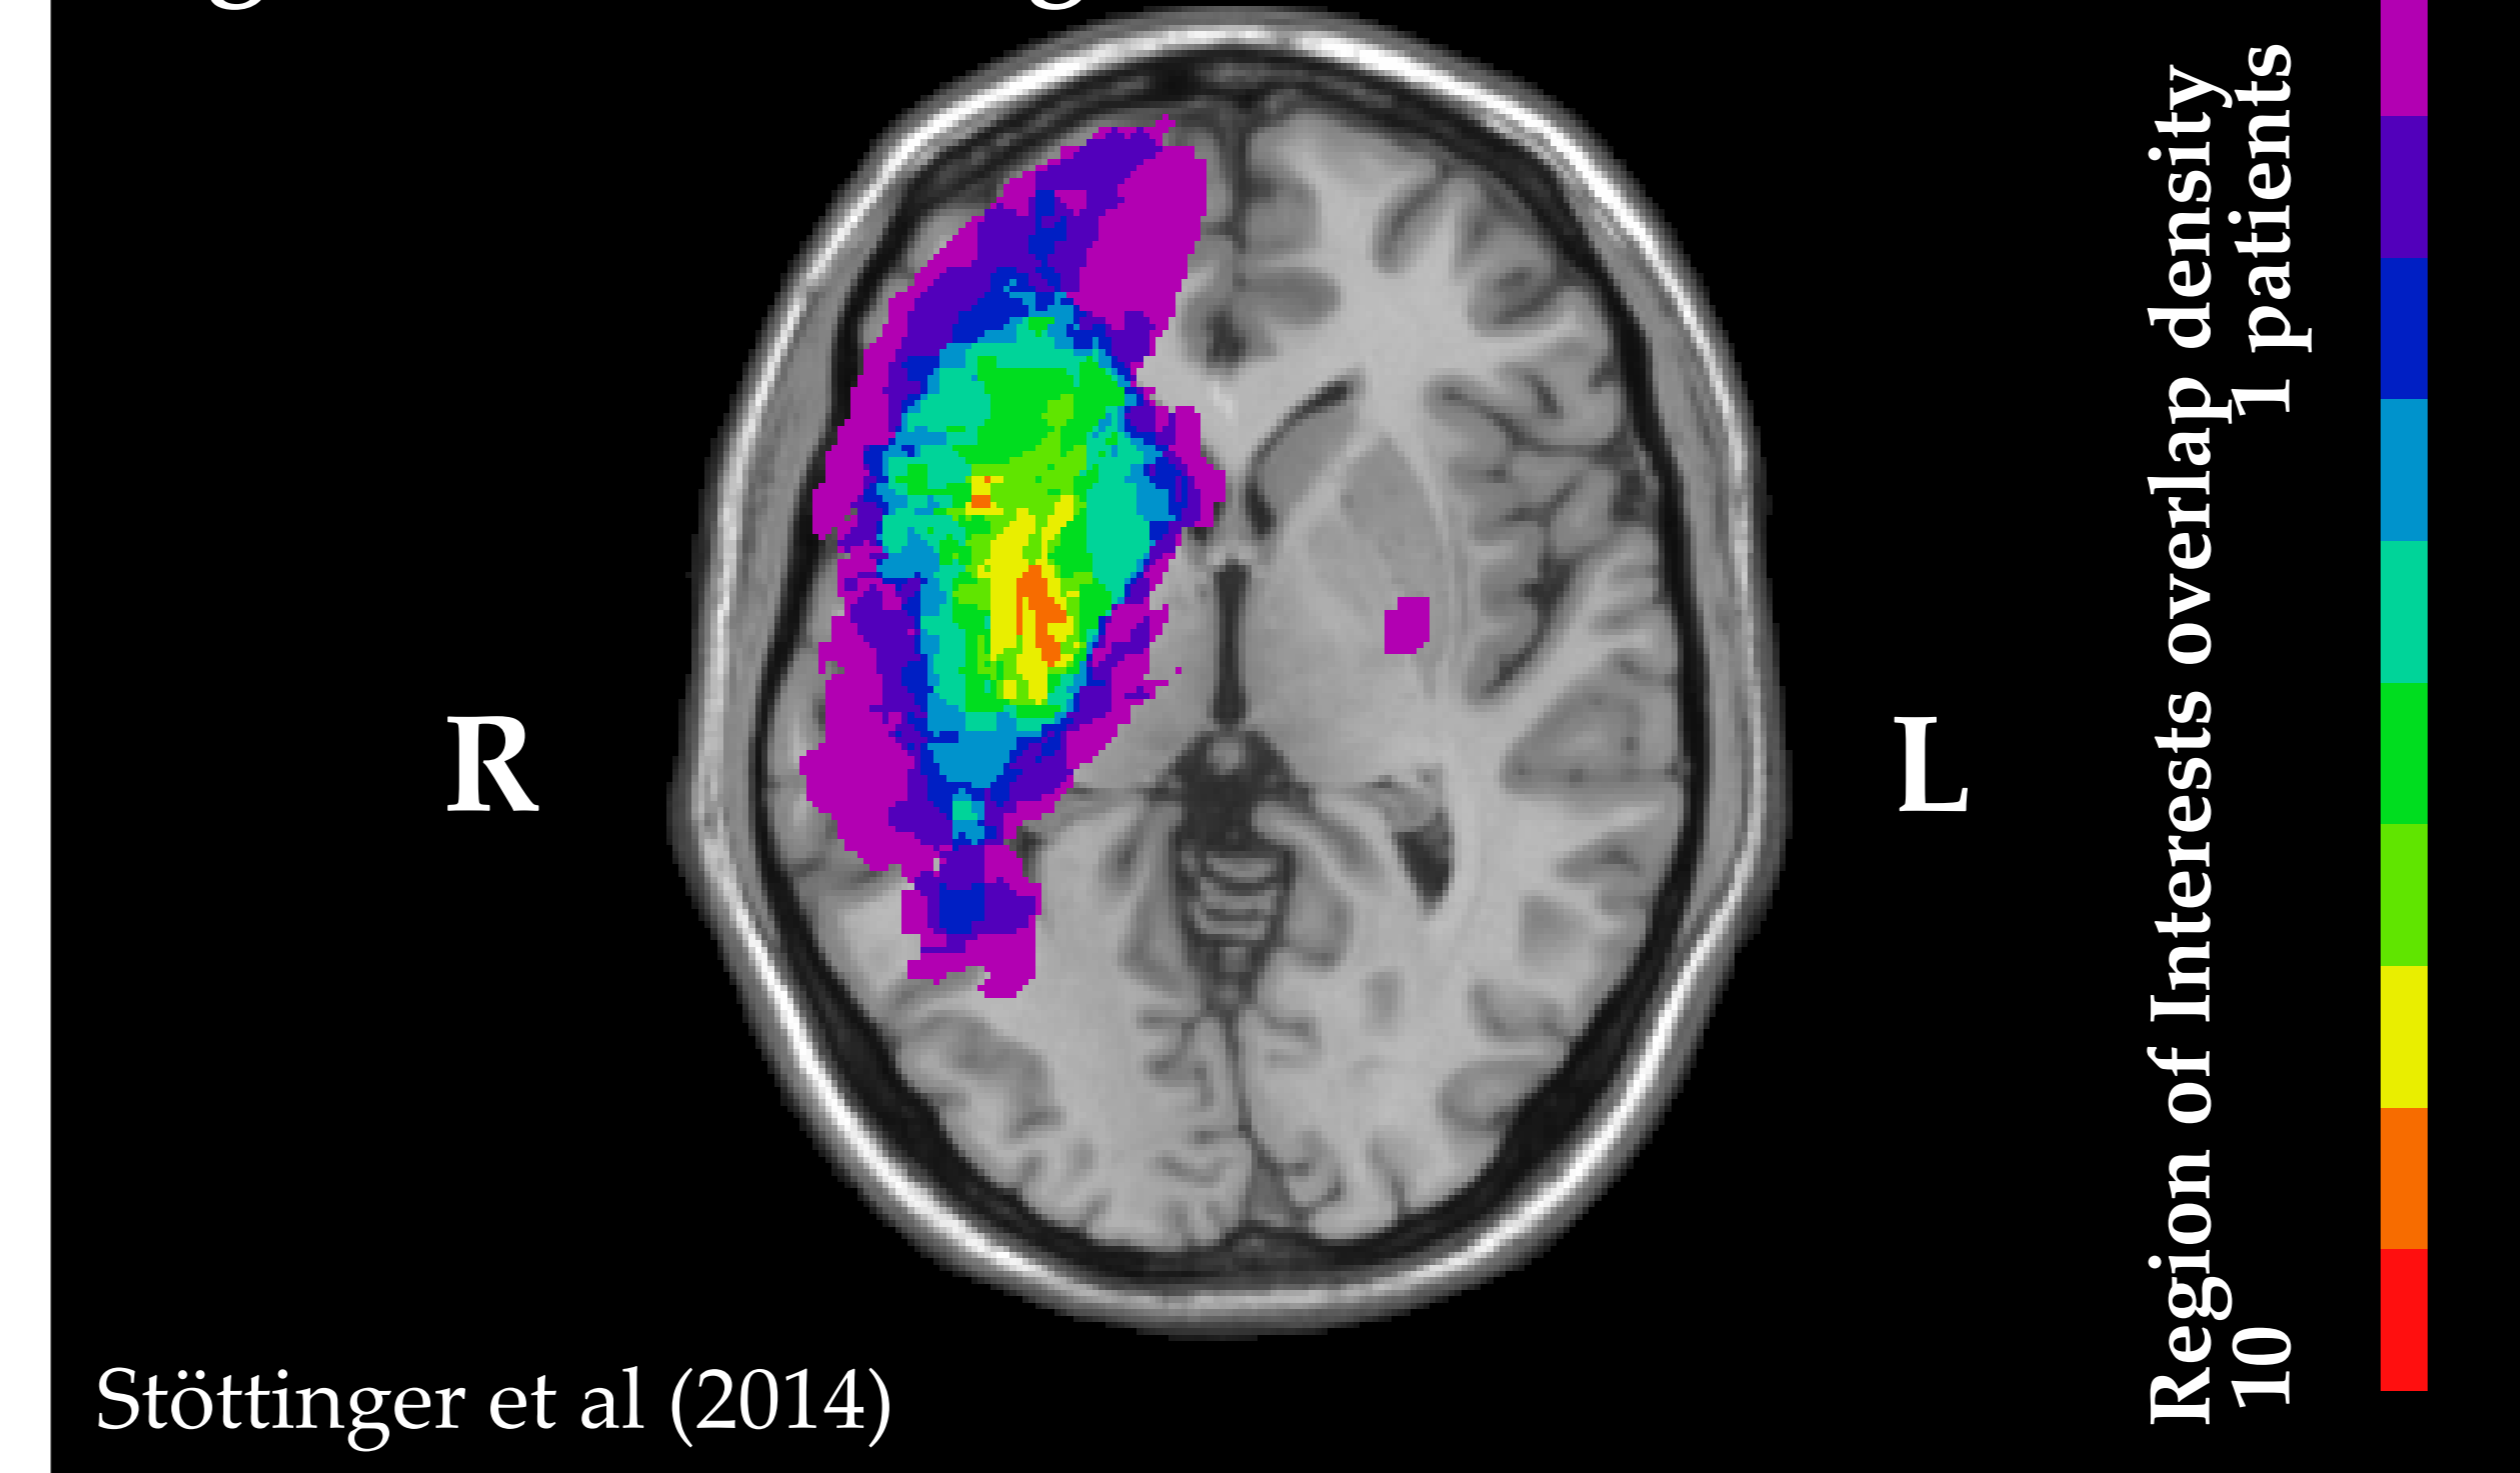

The task

- 40 picture sets
- 20 within/ 20 between animacy class
- Normalized in 700 participants
- Sets available online:
<https://osf.io/qi2vg/>

Updating...

...correlated with Theory of Mind

False Belief Task (FB)

... impaired after Right Brain Damage

Right Brain Damaged

... distributed in a Network