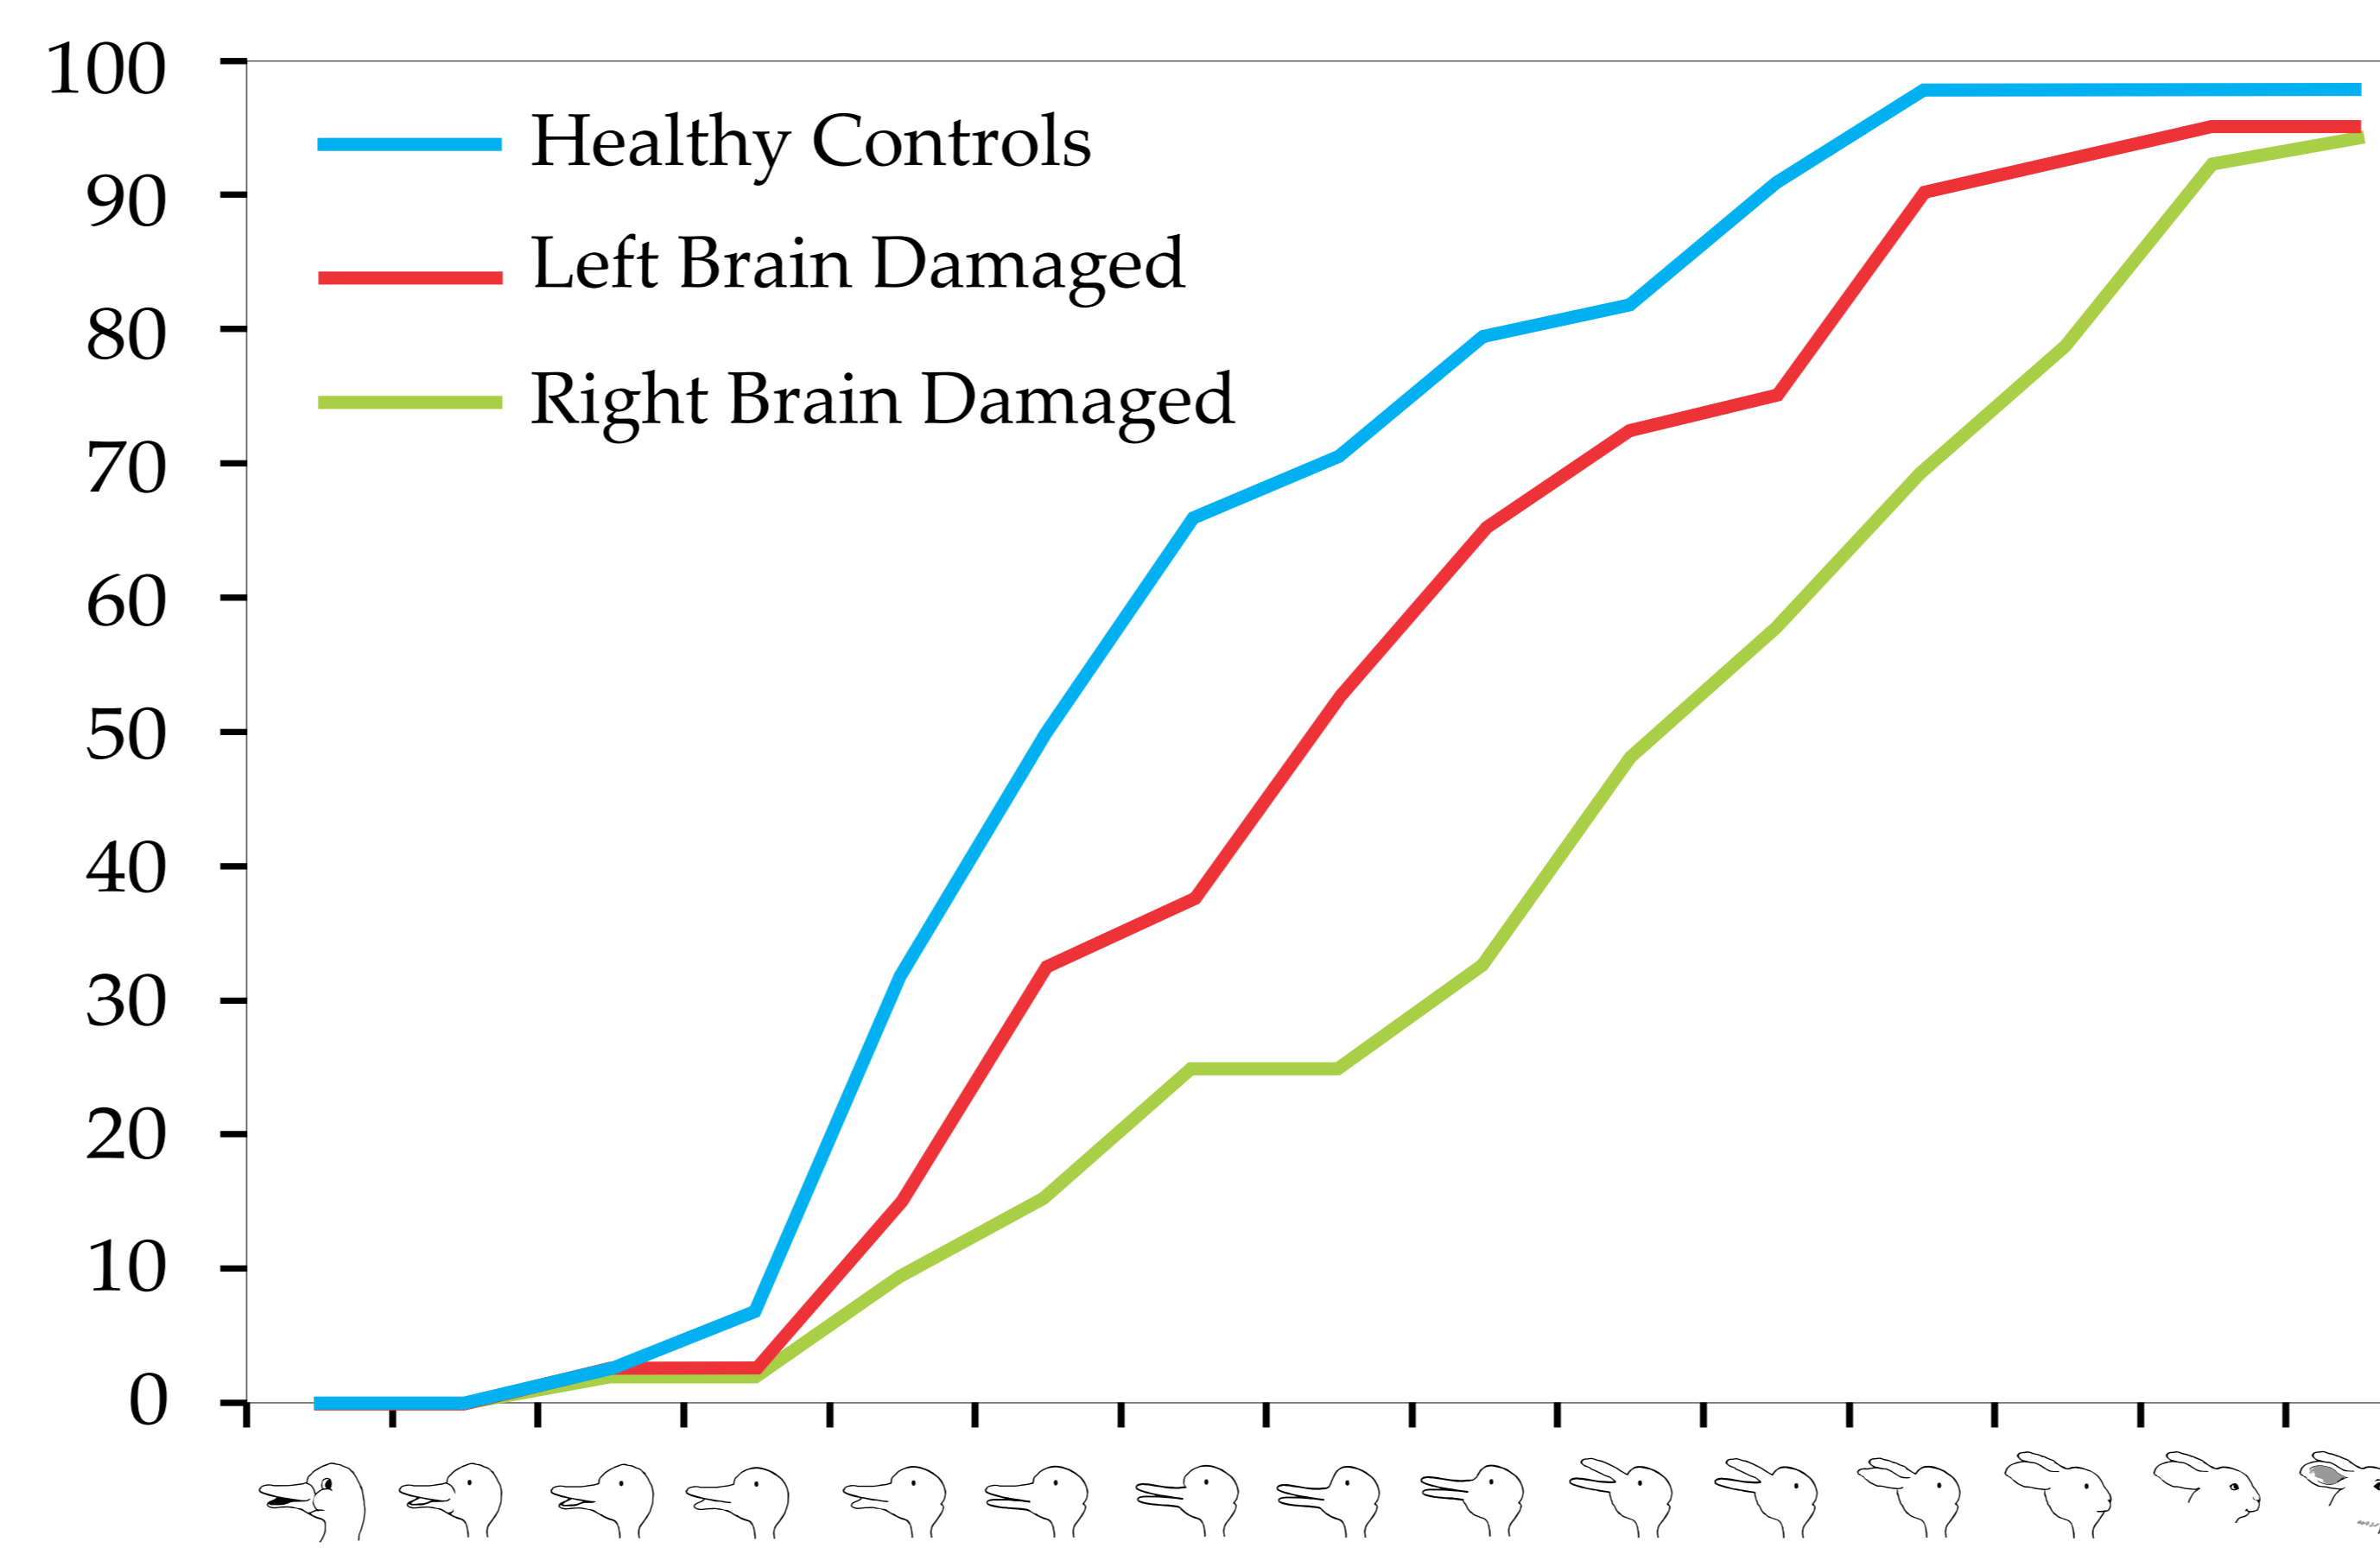

The task

- 40 picture sets
- 20 within/ 20 between animacy class
- Normalized in 700 participants
- Sets available online:
<https://osf.io/qi2vg/>

Updating...

...correlated with Theory of Mind

False Belief Task (FB)

... impaired after Right Brain Damage

Right Brain Damaged

... distributed in a Network