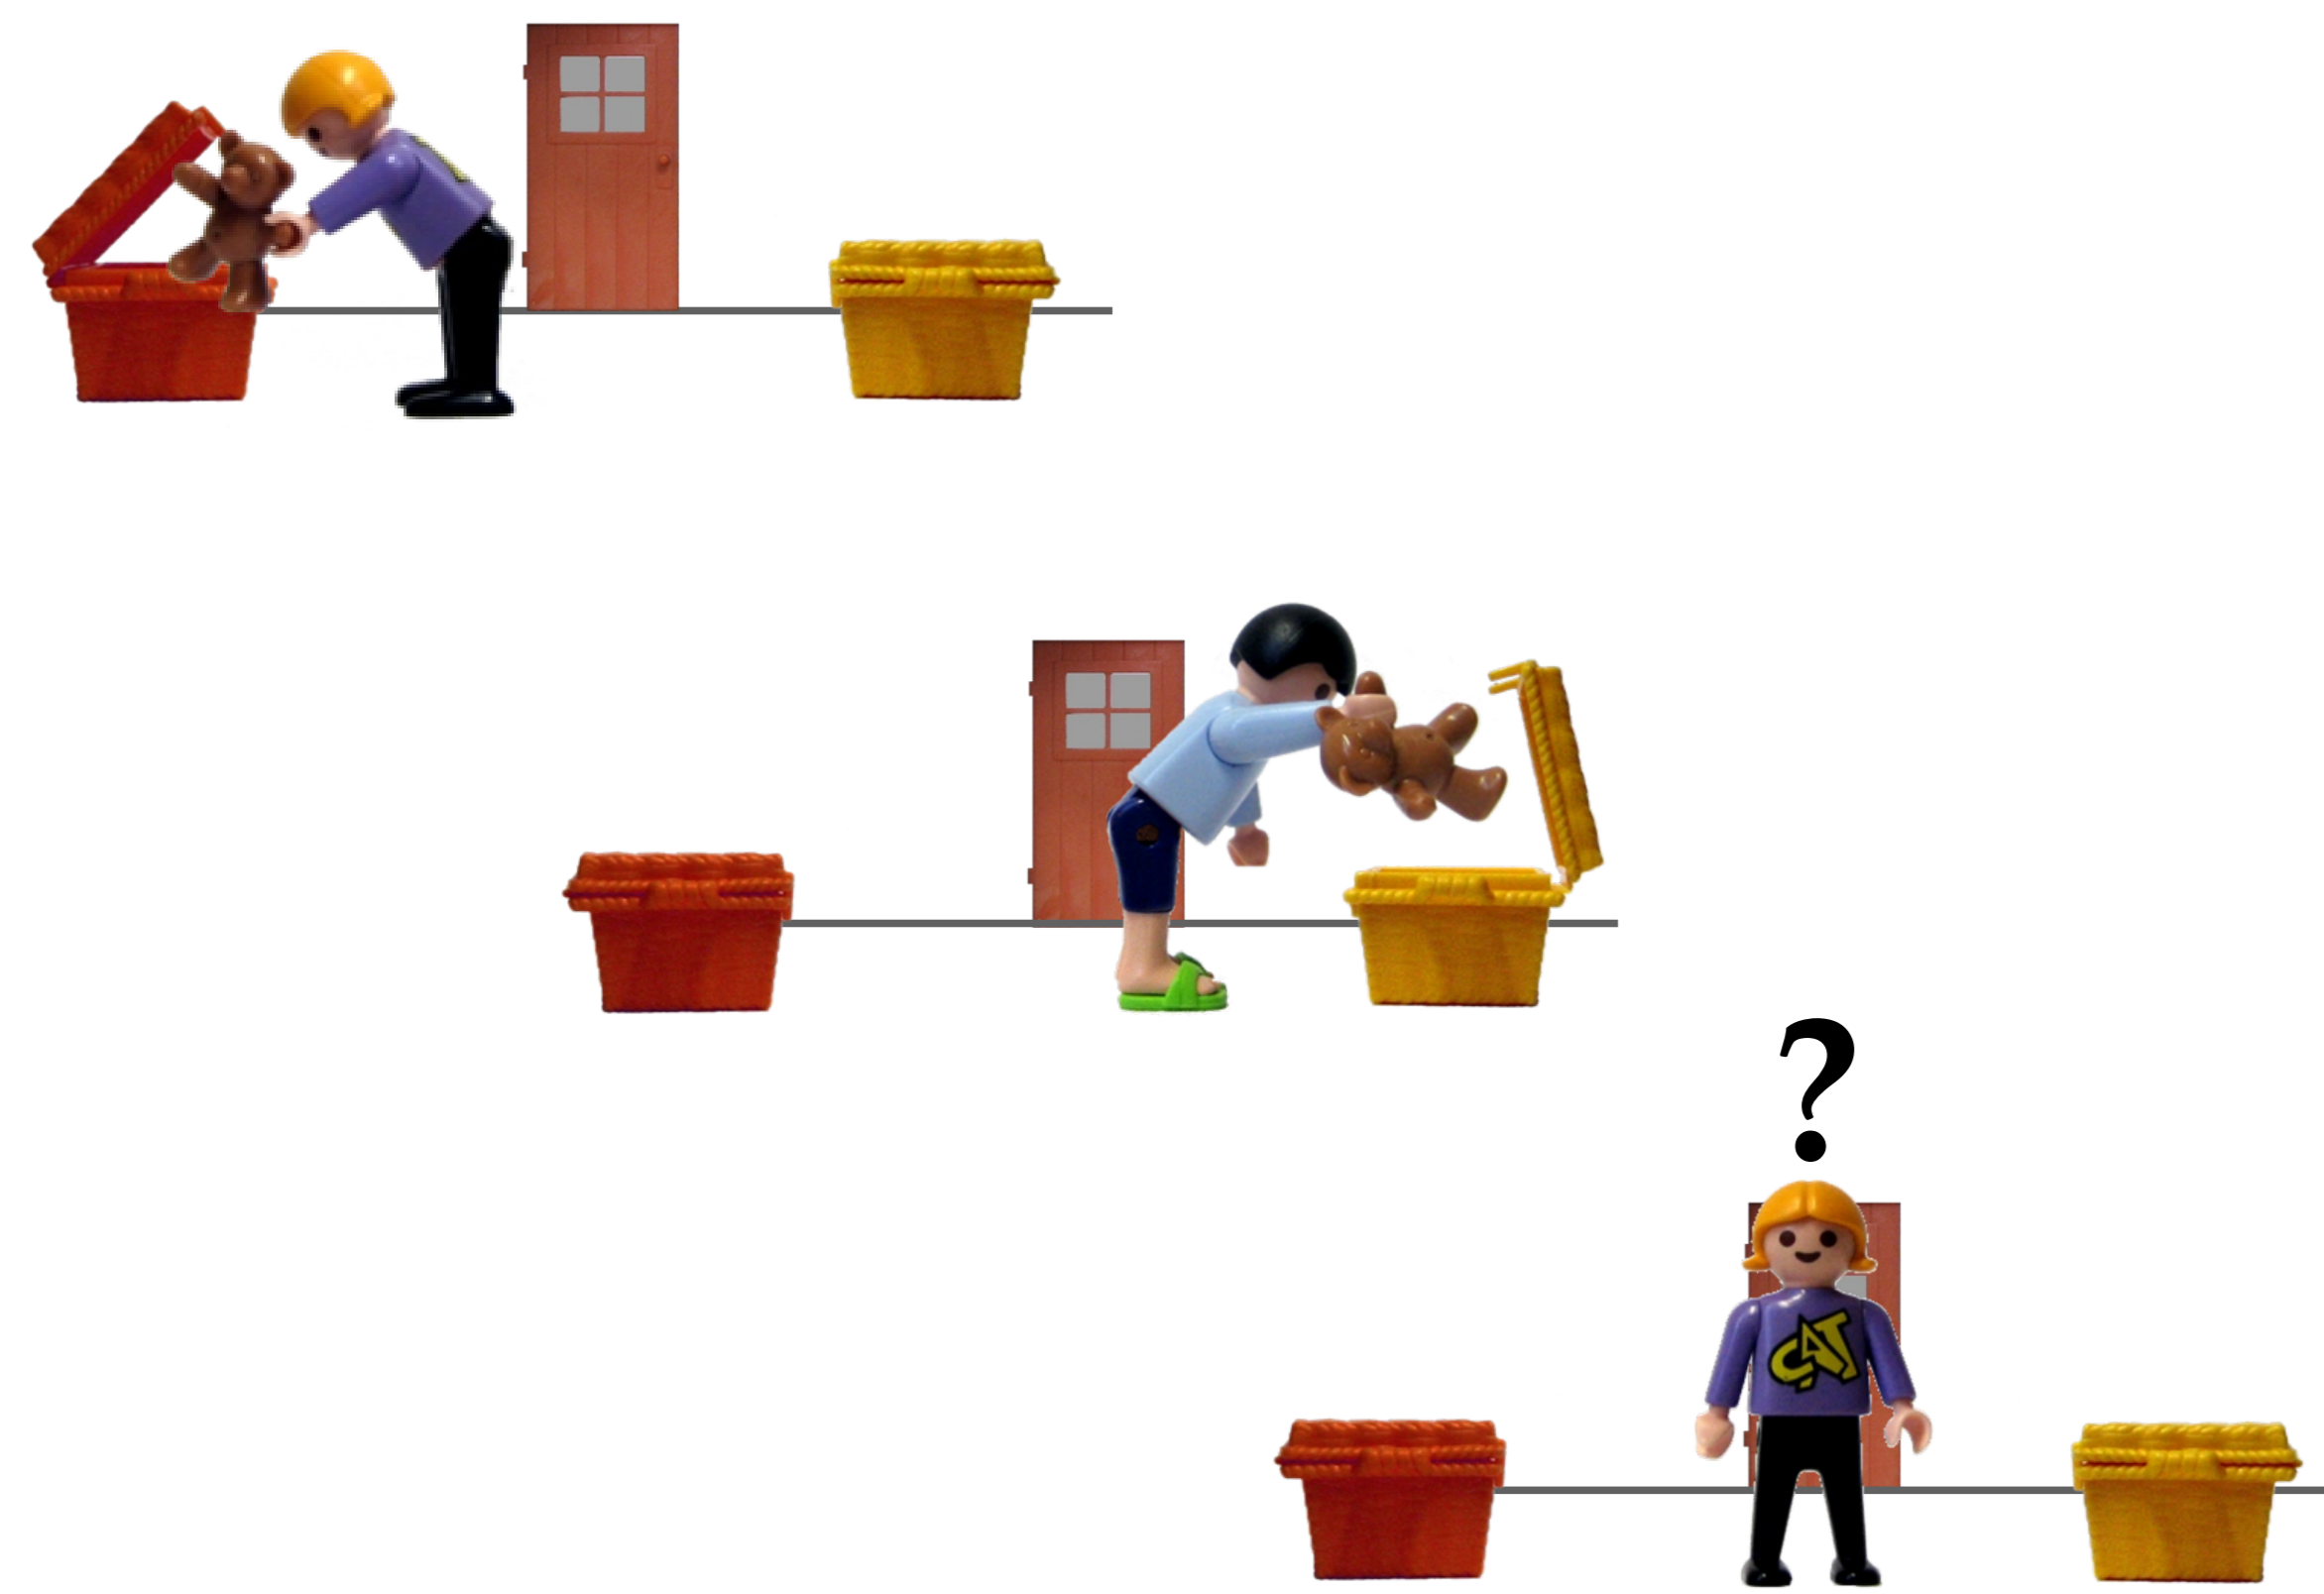

The task

- 40 picture sets
- 20 within/ 20 between animacy class
- Normalized in 700 participants
- Sets available online:
<https://osf.io/qi2vg/>

Updating...

...correlated with Theory of Mind

False Belief Task (FB)

... impaired after Right Brain Damage

Right Brain Damaged

... distributed in a Network